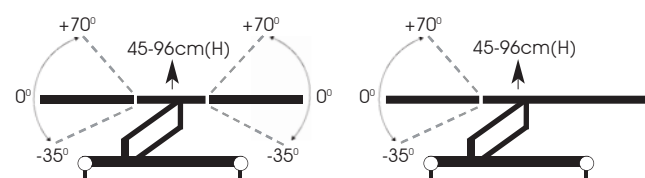

product information

Fully powered height adjustment 45-96cm	Fully powered multi-position head section +70° / -35°	Fully powered multi-position foot section +70° / -35°	Maximum user weight (35st.)	Easy to use handset
Retractable positioning castors	Adjustable height levelling foot	Fully upholstered head & foot sections	Double layer density foam for support & comfort	Luxury 65mm deep contoured upholstery
Anti-bacterial/anti-microbial vinyl	Paper roll holder (supplied as standard)	Easy clean design and materials	3 year warranty on all moving components	Lifetime warranty on frame

accessories * these accessories can only be fitted when ordered with the couch

Sun-FVHC/LEG1 Leg Supports	Sun-FVHC/PHB1 Phlebotomy Arm	Sun-FVHC/FSW1* Foot Switch	Sun-FVHC/FSW2* Foot Switch 2 Section	Sun-FVHC/FSW3* Foot Switch 3 Section
Sun-FVHC/SUP1 Gynae Stirrups	Sun-CHP1 Head Pillow	Sun-FVHC/CBH1* Breathing Hole	Sun-FVHC/CSR Folding Side Rails (pair)	Sun-FVHC/IV2 IV Pole Attachment
Sun-FVHC/RAIL Medi-Rail Attachment	Sun-INST1* Installation Service & Packaging Recycling	Sun-DISPOSAL1* Removal & Disposal of Old Couch		

dimensions