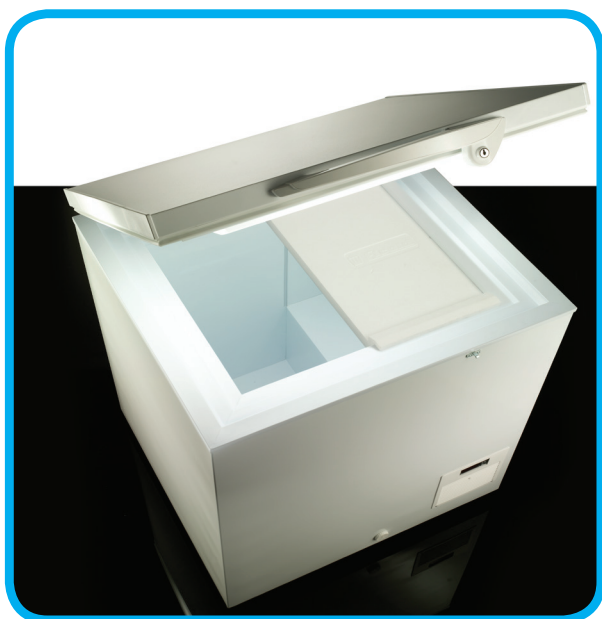

LABCOLD™

medical & scientific refrigeration

RLHE0845 -40°C Sparkfree Chest Freezer

Warning: Do not store open containers of volatile substances in this freezer.

Compact chest freezer featuring a spark free interior for laboratory safety.

Fitted with a lid lock as standard, this freezer also comes complete with a digital temperature display and high and low temperature alarms.

Bespoke racking can be provided if required as can baskets at an extra cost. To increase the life of your freezer and to ensure you get optimum performance, preventative maintenance contracts are also available. Why not ask for details when you order?

Digital Temperature Display

Part Number	RLHE0845
Capacity (Litres)	237
Style	Chest Freezer
Exterior Dimensions (HxWxD)	860 x 1050 x 730mm
Interior Dimensions (HxWxD)	640 x 845 x 445mm
Weight	120kg
Operating Temperature	-20°C to -45°C
Interior Construction	Aluminium
Exterior Construction	Painted Steel
Defrost	Manual
Sparkfree Interior	✓
High Temperature Alarm	✓
Low Temperature Alarm	✓
Digital Temperature Display	✓
Door Lock	✓
Feet	4
Energy Consumption	0.61 kWh/24h
Eco Friendly Refrigerant	✓